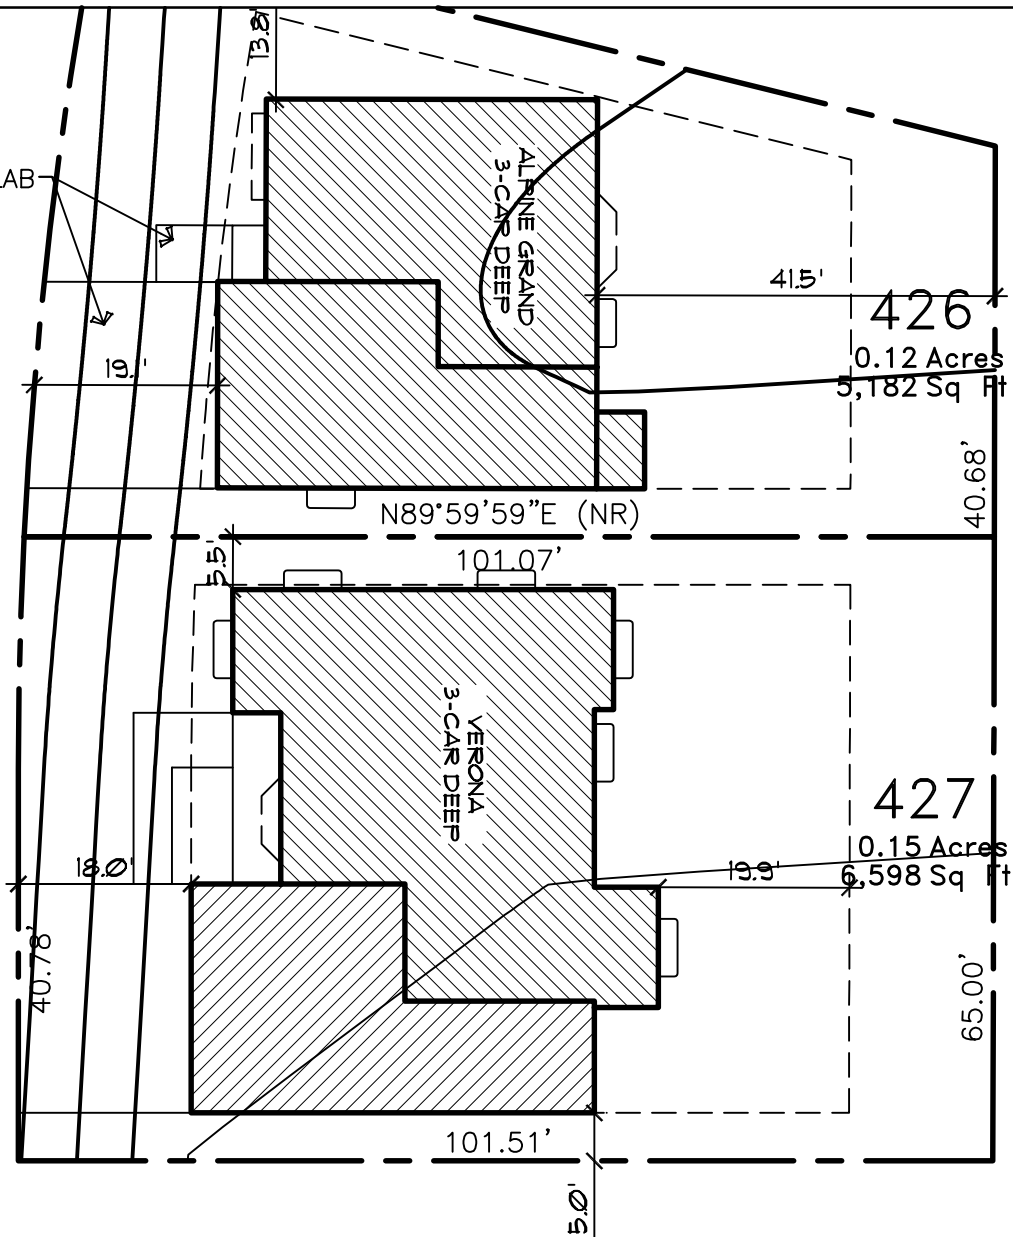

Little Sahara Dr

| | |
|---|----------------------|
| PLAN Verona 3-Car Deep | DATE 7/16/2007 |
| ADDRESS 10917 SOUTH LITTLE SAHARA DR SOUTH JORDAN, UT 84095 | SCALE 1" = 20'-0" |
| SUBDIVISION HIGH POINTE | SQUARE FEET 6,598 |
| | ACREAGE 0.15 |
| | PHASE 1 |
| | LOT NUMBER 427 |

P.O. Box 490
Riverton, Utah 84065

Site plan provided for informational purposes only. Actual dimensions may vary. Builder reserves right to make changes for reasons including but not limited to site conditions, municipal requirements, house options, changes to house design, building setback & utility easements.
© COPYRIGHT, WASATCH HOMES All Rights Reserved, the use of these plans is expressly limited to Wasatch Homes.